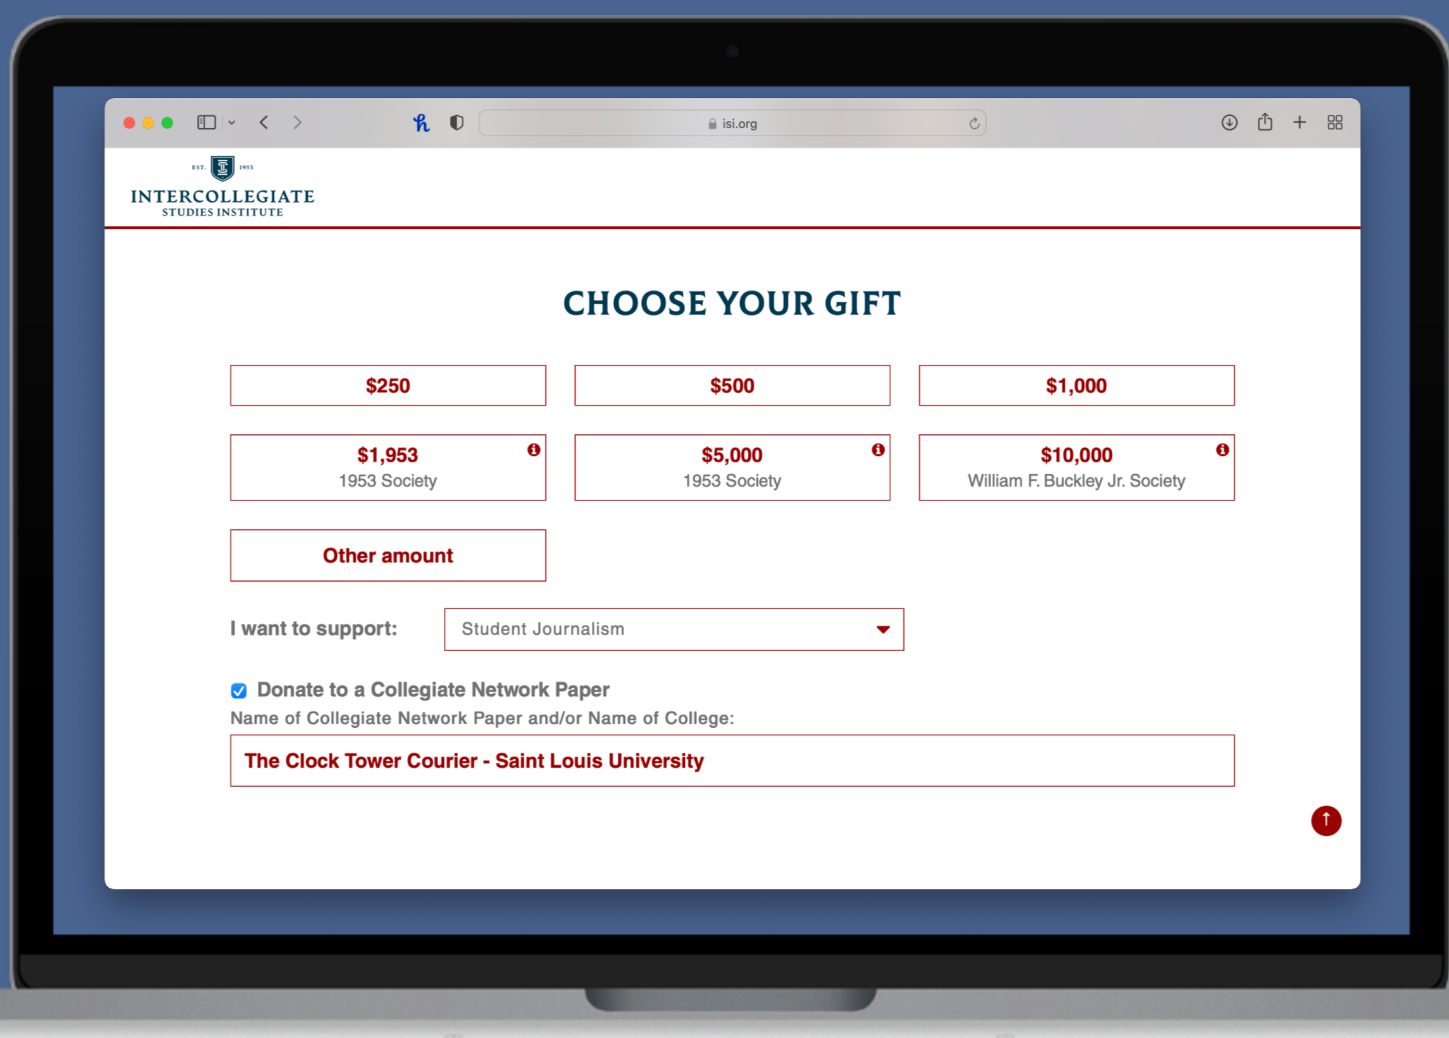

Support Independent Student Journalism at SLU in 5 Simple Steps

1. Go to [ISI.org/Donate](https://isi.org/Donate)
2. Select or enter the amount of your gift.
3. Designate your donation for "Student Journalism"
4. Check the box indicating that this donation is intended for a Collegiate Network paper; then enter "**The Clock Tower Courier - Saint Louis University**"
5. Complete the rest of the donation form, and submit!

The Clock Tower Courier is a proud member publication of the Collegiate Network, a program of the Intercollegiate Studies Institute. All contributions to ISI are tax-deductible under Section 501 (c)(3) of the Internal Revenue Service Code